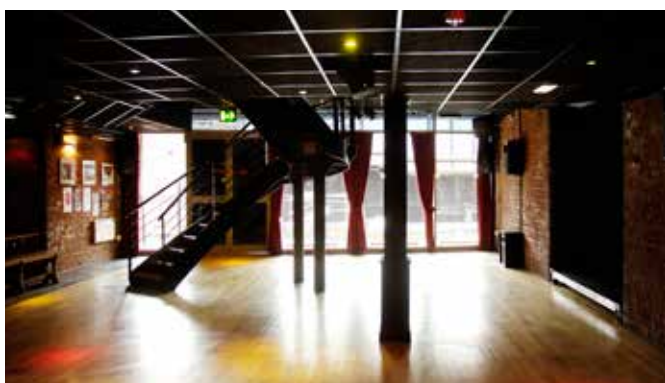

HELTER SKELTER THEATRE BAR