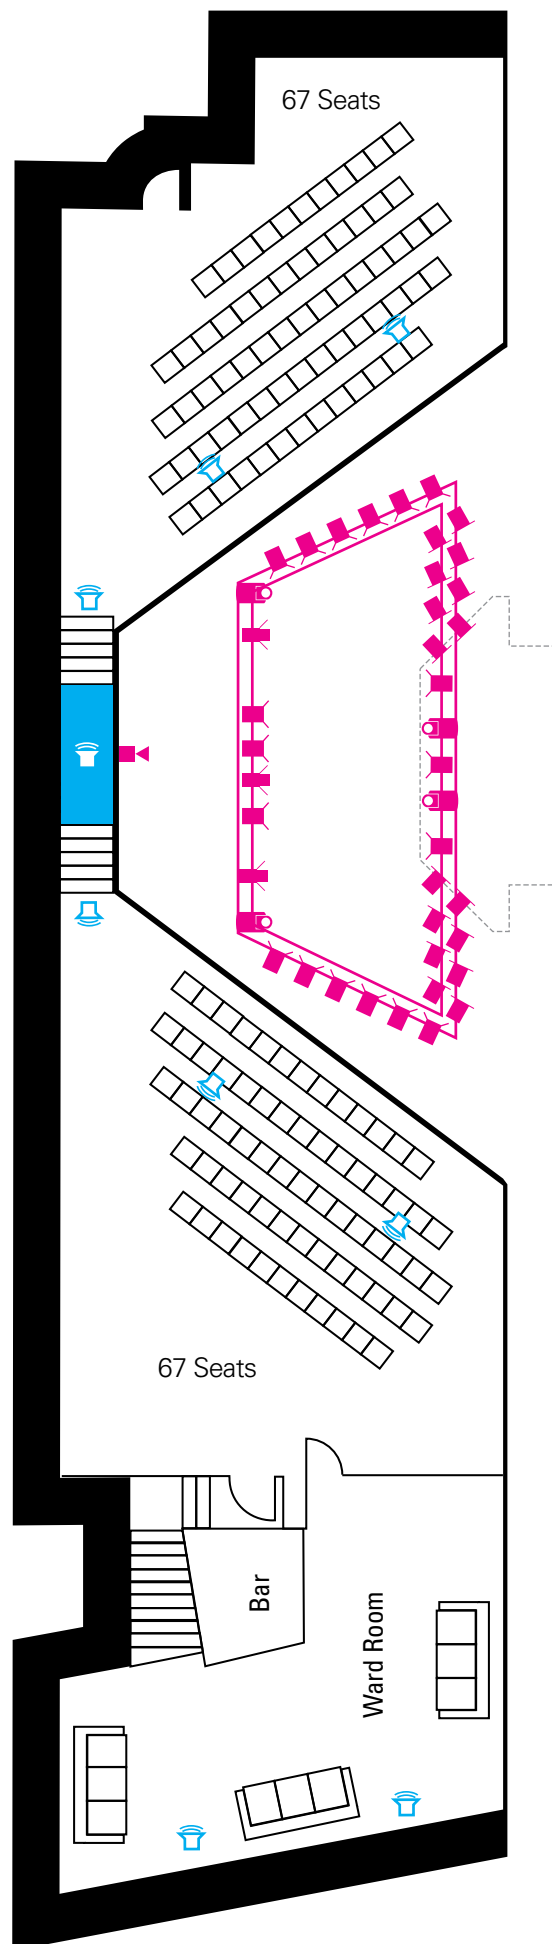

THE COMEDY STORE MANCHESTER

TECHNICAL SPECIFICATIONS & FLOORPLANS

AUDITORIUM (PART ONE)

BALCONIES AND WARD ROOM

The largest room within the venue complete with full AV facilities. The theatre style layout of the room lends itself perfectly to conferences, lectures and panel events as well as many forms of entertainment shows.

CAPACITY: 500 (reduced to 260 for presentations)

DIMENSIONS

Auditorium Floor: 274m² (L: 29.7m xW: 9.1m)

Balconies: 250m² (L: 29.3m (max) xW: 9.1m)

Ward Room: 82m² (L: 9m (max) xW: 9.1m)

SUITABLE FOR: *Conferences, presentations, film and television previews*

STAGE: 18ft x 8.8ft and 5.65m x 2.7m

AUDITORIUM View from balcony

WARD ROOM

AUDITORIUM (PART TWO)

FLOOR LEVEL

KEY

Control		Fresnel	
Speaker		Mac	
Par		Projector	
Profile		Screen	

EFFECTS LIGHTING

CAPACITY: 400

DIMENSIONS:
235m² (L: 27.3m (max) x W: 9.20m(max))

SUITABLE FOR: *Drinks receptions, social and corporate networking events, exhibitions.*

LIGHTING

- General bar lighting
- x 3 N.J.D. Datamoons
- x 5 Phantom 75 LED Spot
- x 6 ProLights 80w Flat Cob
- x 2 ProLights Accent 1Q
- x 1 Scan Operator FX II