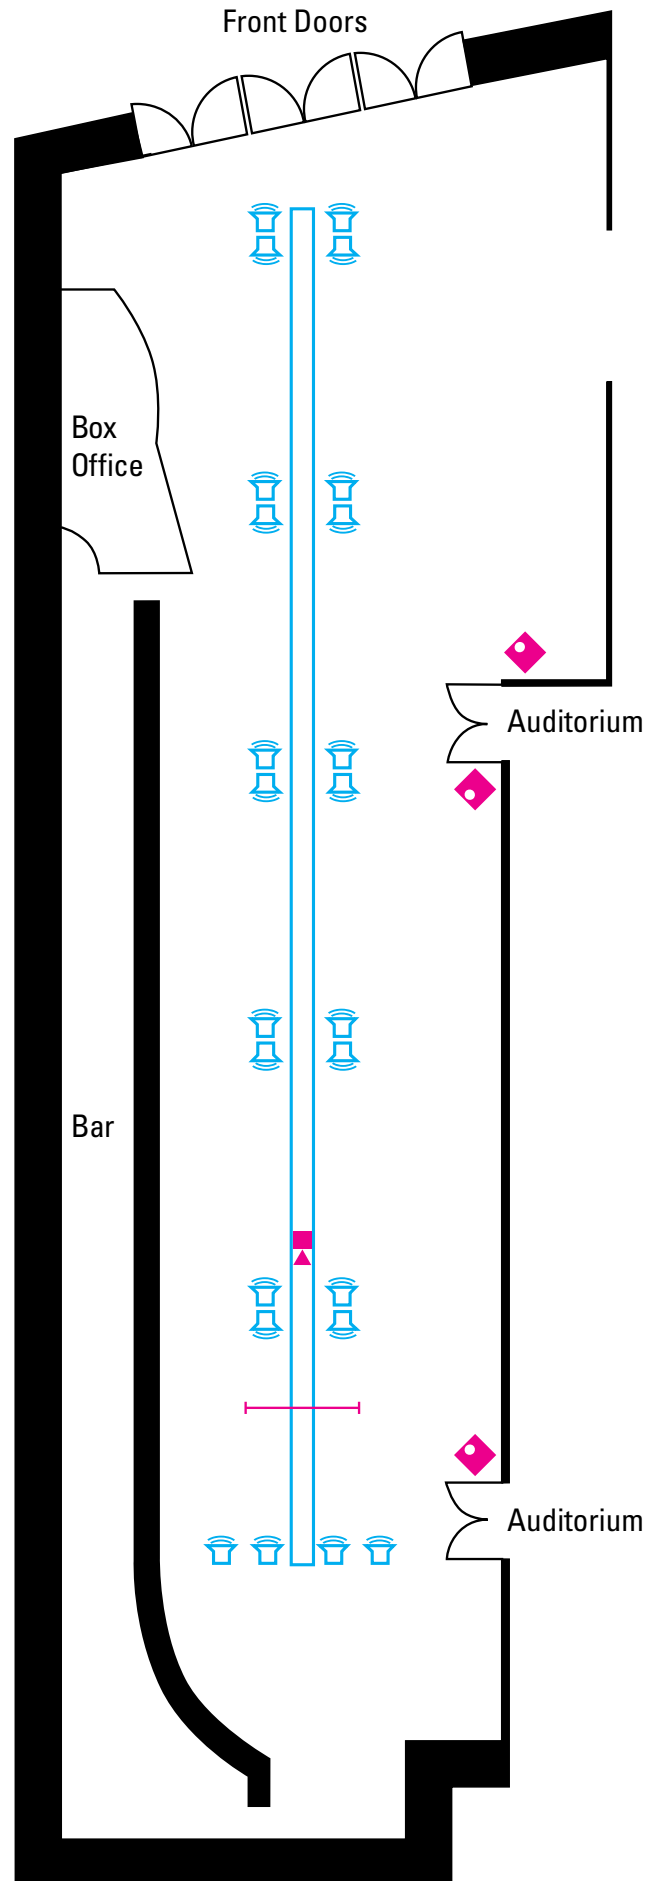

CAPACITY: 400

DIMENSIONS:
235m² (L: 27.3m (max) x W: 9.20m(max))

SUITABLE FOR: *Drinks receptions, social and corporate networking events, exhibitions.*

LIGHTING

- General bar lighting
- x 3 N.J.D. Datamoons
- x 5 Phantom 75 LED Spot
- x 6 ProLights 80w Flat Cob
- x 2 ProLights Accent 1Q
- x 1 Scan Operator FX II

A/V

- x 1 Benq MP-620c Digital Projector
- x 1 Projector Screen (backlit: 7ft x 6ft / 2.1m x 1.8m)

FO.H. CONTROL

- x 1 BSS Soundweb 9010 Remote Control ('Jellyfish')
- x 1 VHS

KEY

- Speaker 
- Datamoon 
- Projector 
- Screen 

RECEPTION ROOM

HELTER SKELTER THEATRE BAR

Situated canalside on the lower ground floor, this intimate and versatile area has flexible seating arrangements and full AV facilities meaning all manner of events can be hosted here, from meetings and workshops to private dining and entertainment.

CAPACITY: 50 - 100 (depending on layout)

DIMENSIONS: 108m² (L: 11.9m x W: 9.1m)

SUITABLE FOR: *Meetings, workshops, small presentations*

STAGE: 12ft x 10ft / 3.65m x 3m

EFFECTS LIGHTING

- x 11 300w Fresnels (front light)
- x 3 300w Fresnels (back light)
- x 1 Lighting And Electronics Ministrip (backlight)
- x 1 Strand SL 15/32