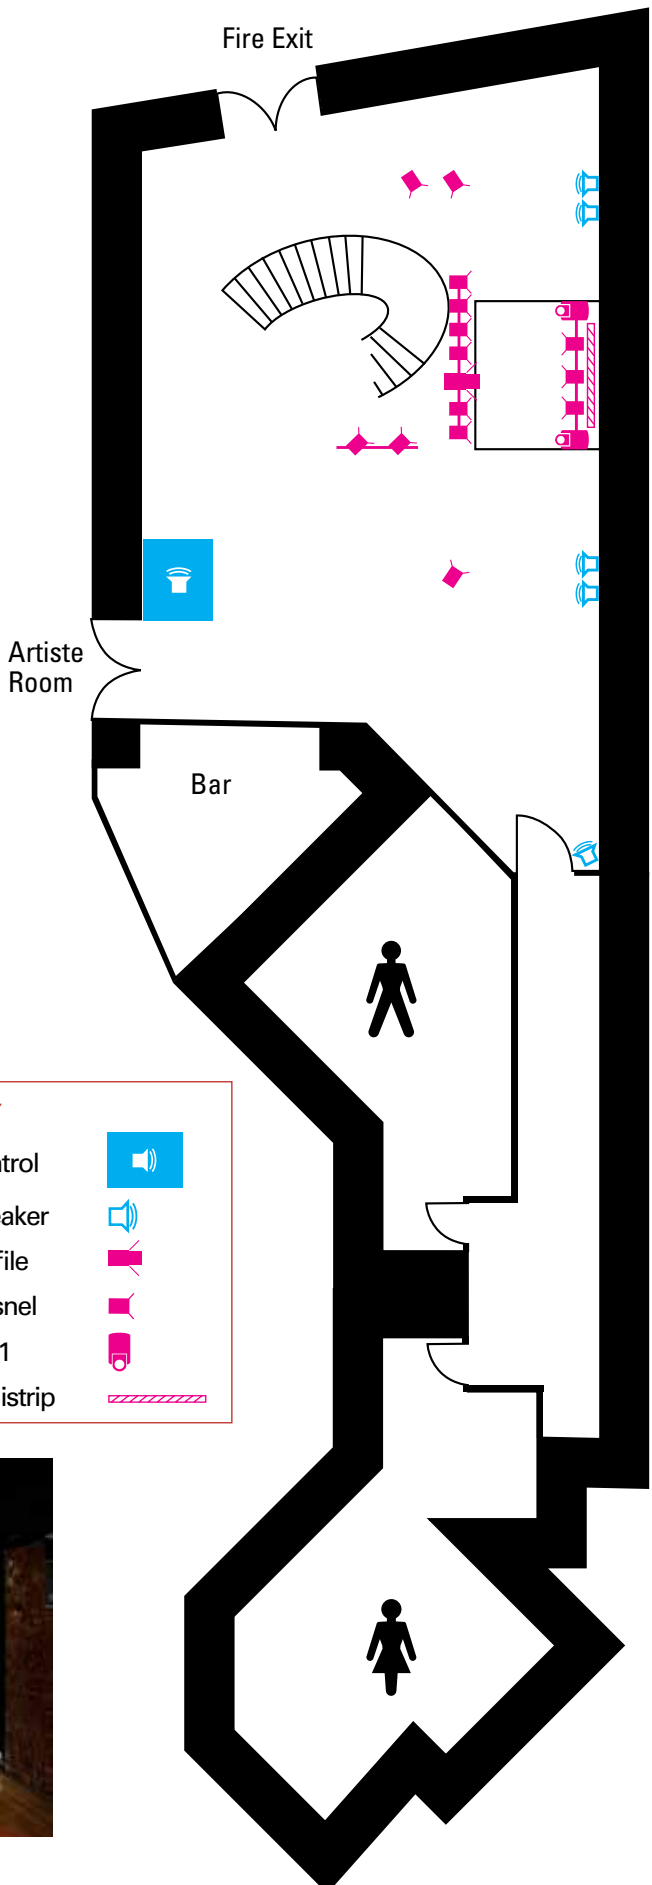

HELTER SKELTER THEATRE BAR

Situated canalside on the lower ground floor, this intimate and versatile area has flexible seating arrangements and full AV facilities meaning all manner of events can be hosted here, from meetings and workshops to private dining and entertainment.

CAPACITY: 50 - 100 (depending on layout)

DIMENSIONS: 108m² (L: 11.9m x W: 9.1m)

SUITABLE FOR: *Meetings, workshops, small presentations*

STAGE: 12ft x 10ft / 3.65m x 3m

EFFECTS LIGHTING

- x 11 300w Fresnels (front light)
- x 3 300w Fresnels (back light)
- x 1 Lighting And Electronics Ministrip (backlight)
- x 1 Strand SL 15/32

DIMMING AND CONTROL

- x 1 Zero88 Level 12 Plus
- x 2 Paradim QPack Digital Dimmers

FO.H. SOUND

- x 3 EV SX300
- x 2 EV Sb121
- x 3 Matrix STR 1200 MOS-FET Professional Power Amplifier
- x 1 BSS Soundweb 9088 Networked Signal Processor
- x 1 Stage Box (14 inputs 2 returns)

AV

- x 1 Sanyo PLC-XW200 XGA Projector
- x 1 Projector Screen (7ft x 6ft / 2.1m x 1.8m)

FO.H. Control

- x 1 Soudcraft Spirit Sx
- x 1 BSS Soundweb 9010 Remote Control ('Jellyfish')
- x 1 BSS DPR-404 4ch Compressor and De-esser
- x 1 Behringer Mattcom Pro 4ch Compressor
- x 1 Yamaha Q2031B Graphic Equalizer
- x 1 Denon DN-D4500 Dual CD Player
- x 1 MD Player

KEY	
Control	
Speaker	
Profile	
Fresnel	
MX1	
Ministrip