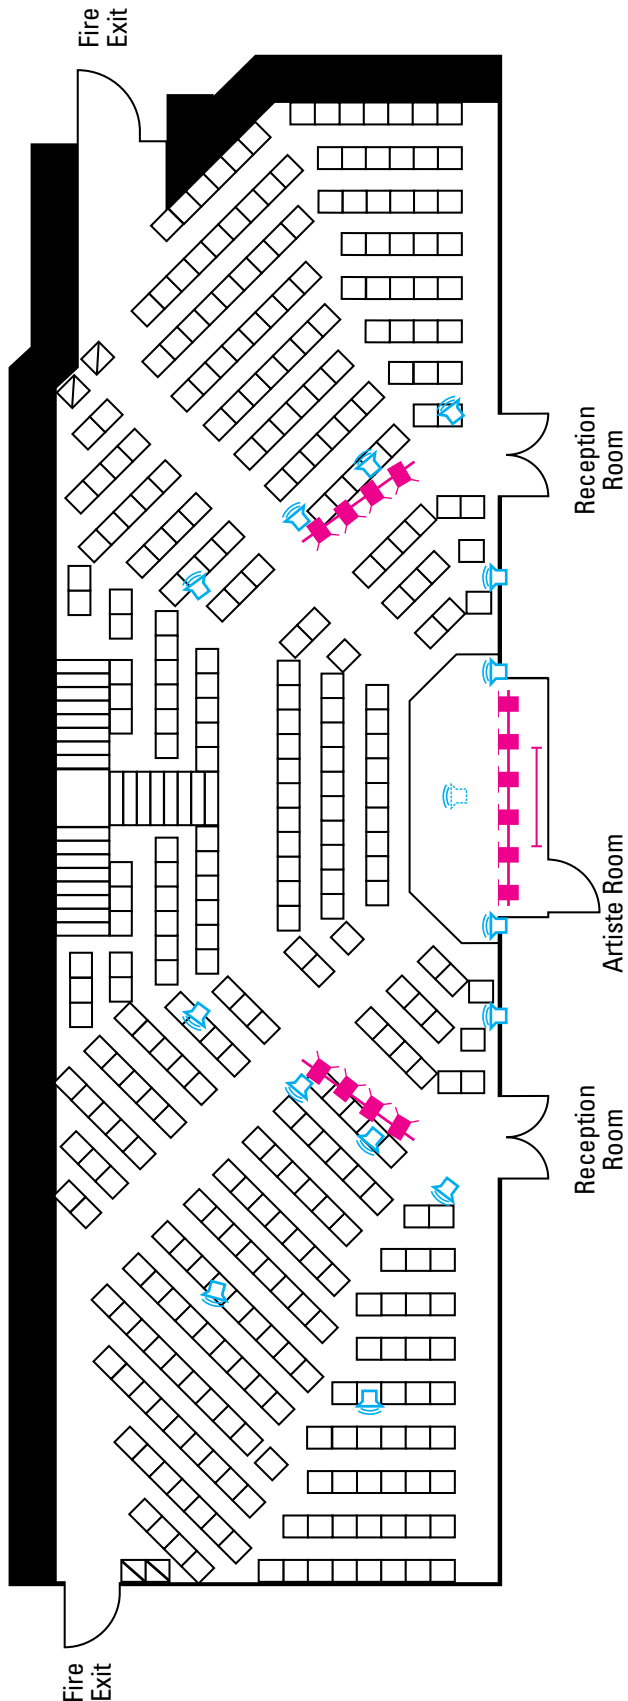

CAPACITY: 500 (reduced to 260 for presentations)

DIMENSIONS

Auditorium Floor: 274m² (L: 29.7m xW: 9.1m)

Balconies: 250m² (L: 29.3m (max) xW: 9.1m)

Ward Room: 82m² (L: 9m (max) xW: 9.1m)

SUITABLE FOR: *Conferences, presentations, film and television previews*

STAGE: 18ft x 8.8ft and 5.65m x 2.7m

AUDITORIUM View from balcony

WARD ROOM

AUDITORIUM (PART TWO)

FLOOR LEVEL

KEY

Control		Fresnel	
Speaker		Mac	
Par		Projector	
Profile		Screen	

EFFECTS LIGHTING

CAPACITY: 400

DIMENSIONS:
235m² (L: 27.3m (max) x W: 9.20m(max))

SUITABLE FOR: *Drinks receptions, social and corporate networking events, exhibitions.*

LIGHTING

- General bar lighting
- x 3 N.J.D. Datamoons
- x 5 Phantom 75 LED Spot
- x 6 ProLights 80w Flat Cob
- x 2 ProLights Accent 1Q
- x 1 Scan Operator FX II

CAPACITY: 50 - 100 (depending on layout)

DIMENSIONS: 108m² (L: 11.9m x W: 9.1m)

SUITABLE FOR: *Meetings, workshops, small presentations*

STAGE: 12ft x 10ft / 3.65m x 3m

EFFECTS LIGHTING

- x 11 300w Fresnels (front light)
- x 3 300w Fresnels (back light)
- x 1 Lighting And Electronics Ministrip (backlight)
- x 1 Strand SL 15/32