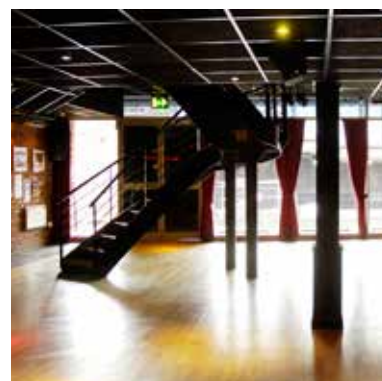

THE COMEDY STORE MANCHESTER

TECHNICAL SPECIFICATIONS & FLOORPLANS

AUDITORIUM (PART ONE)

BALCONIES AND WARD ROOM

The largest room within the venue complete with full AV facilities. The theatre style layout of the room lends itself perfectly to conferences, lectures and panel events as well as many forms of entertainment shows.

CAPACITY: 500 (reduced to 260 for presentations)

DIMENSIONS

Auditorium Floor: 274m² (L: 29.7m xW: 9.1m)

Balconies: 250m² (L: 29.3m (max) xW: 9.1m)

Ward Room: 82m² (L: 9m (max) xW: 9.1m)

SUITABLE FOR: *Conferences, presentations, film and television previews*

STAGE: 18ft x 8.8ft and 5.65m x 2.7m

AUDITORIUM View from balcony

WARD ROOM

AUDITORIUM (PART TWO)

FLOOR LEVEL

KEY

Control		Fresnel	
Speaker		Mac	
Par		Projector	
Profile		Screen	

EFFECTS LIGHTING